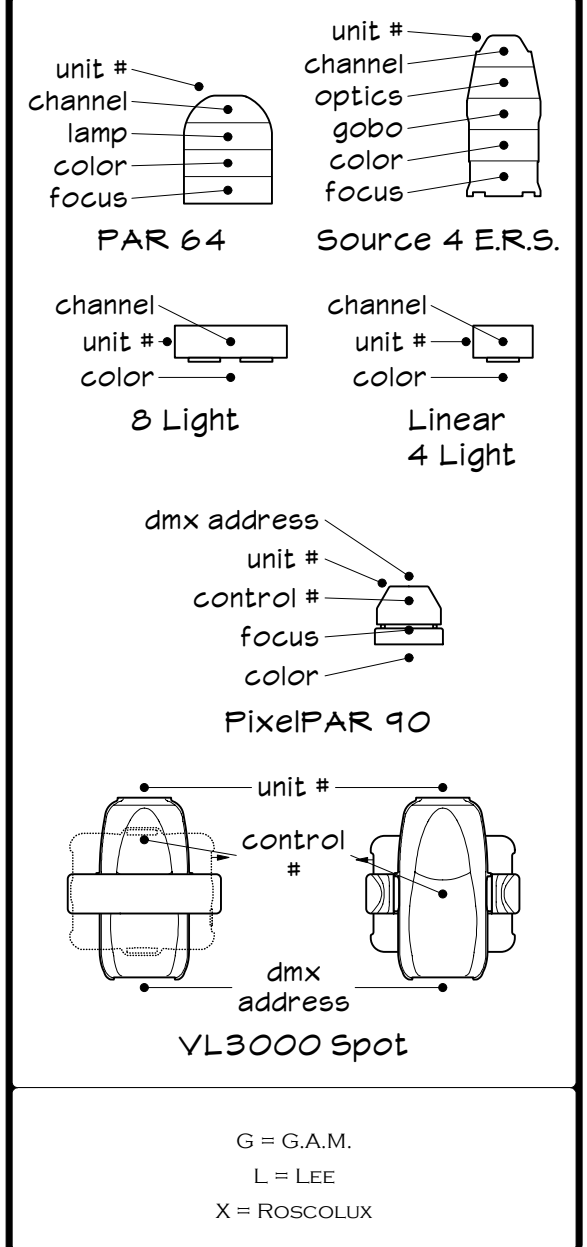

KEY

FOLLOWSPOT COLOR

- frame 1: L 162
- frame 2: L002
- frame 3: X24
- frame 4: G395
- frame 5: L075
- frame 6: L 142

NOTES

- All loose fixtures are to include appropriate safety cables.
- All PAR 64s are to include octagonal color frames.
- All 8-Lights are to be loaded with DNE lamps.